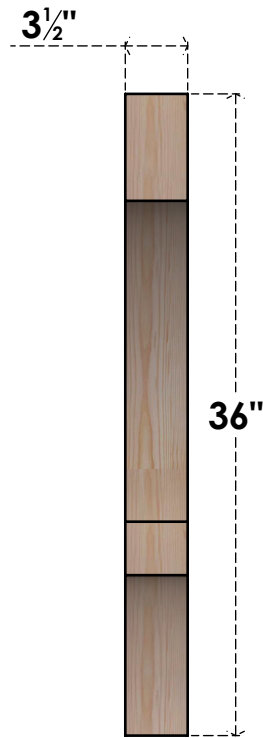

BRC04X30X36BOA00SDF

3 1/2"W X 30"D X 36"H BALBOA SMOOTH BRACE, DOUGLAS FIR

SIDE

FRONT

EKENA MILLWORK
 2300 WEST MAIN ST.
 CLARKSVILLE, TX 75426
 TOLL FREE: 866-607-0453
 WWW.EKENAMILLWORK.COM

NOTES

1. INSTALLATION TO BE COMPLETED IN ACCORDANCE WITH MANUFACTURER'S SPECIFICATIONS.
2. DRAWING MAY NOT BE TO SCALE
3. THIS DRAWING IS INTENDED FOR DESIGN AND PLANNING PURPOSES ONLY.
4. ALL INFORMATION CONTAINED HEREIN WAS CURRENT AT THE TIME OF DEVELOPMENT BUT MUST BE REVIEWED AND APPROVED BY THE PRODUCT MANUFACTURER TO BE CONSIDERED ACCURATE.
5. PRODUCTS ARE NOT KILN DRIED. THIS ITEM IS UNIQUE AND WILL CONTAIN THE NATURAL VARIATIONS THAT THE WOOD SPECIES OFFERS. THIS MAY RESULT IN VARIATIONS UP TO 1/4"