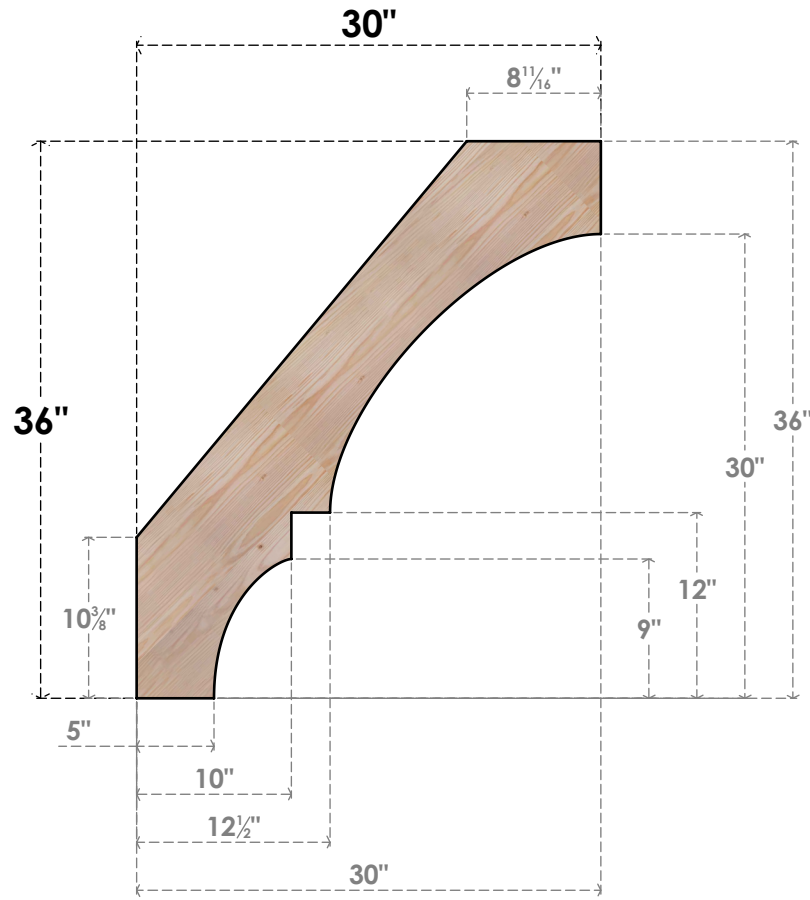

BRC04X30X36BOA00SDF

3 1/2"W X 30"D X 36"H BALBOA SMOOTH BRACE, DOUGLAS FIR

SIDE

FRONT

EKENA MILLWORK
 2300 WEST MAIN ST.
 CLARKSVILLE, TX 75426
 TOLL FREE: 866-607-0453
 WWW.EKENAMILLWORK.COM

NOTES

1. INSTALLATION TO BE COMPLETED IN ACCORDANCE WITH MANUFACTURER'S SPECIFICATIONS.
2. DRAWING MAY NOT BE TO SCALE
3. THIS DRAWING IS INTENDED FOR DESIGN AND PLANNING PURPOSES ONLY.
4. ALL INFORMATION CONTAINED HEREIN WAS CURRENT AT THE TIME OF DEVELOPMENT BUT MUST BE REVIEWED AND APPROVED BY THE PRODUCT MANUFACTURER TO BE CONSIDERED ACCURATE.
5. PRODUCTS ARE NOT KILN DRIED. THIS ITEM IS UNIQUE AND WILL CONTAIN THE NATURAL VARIATIONS THAT THE WOOD SPECIES OFFERS. THIS MAY RESULT IN VARIATIONS UP TO 1/4"